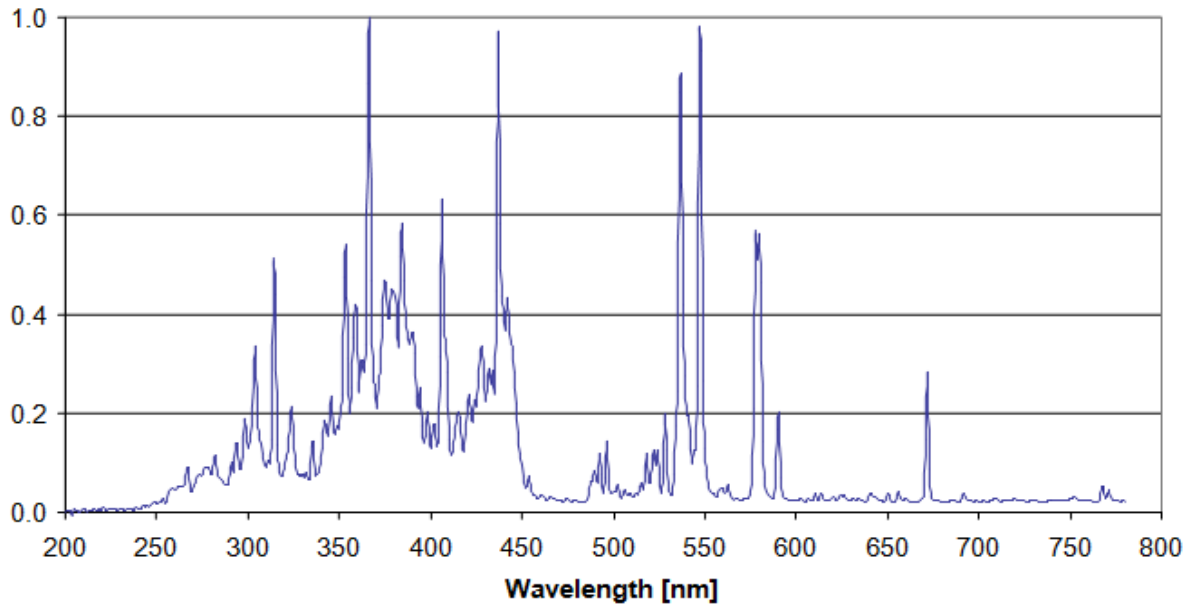

282060
UVA Enhanced Metal Halide Lamp

Standard Lamp Output Intensity vs. Wavelength